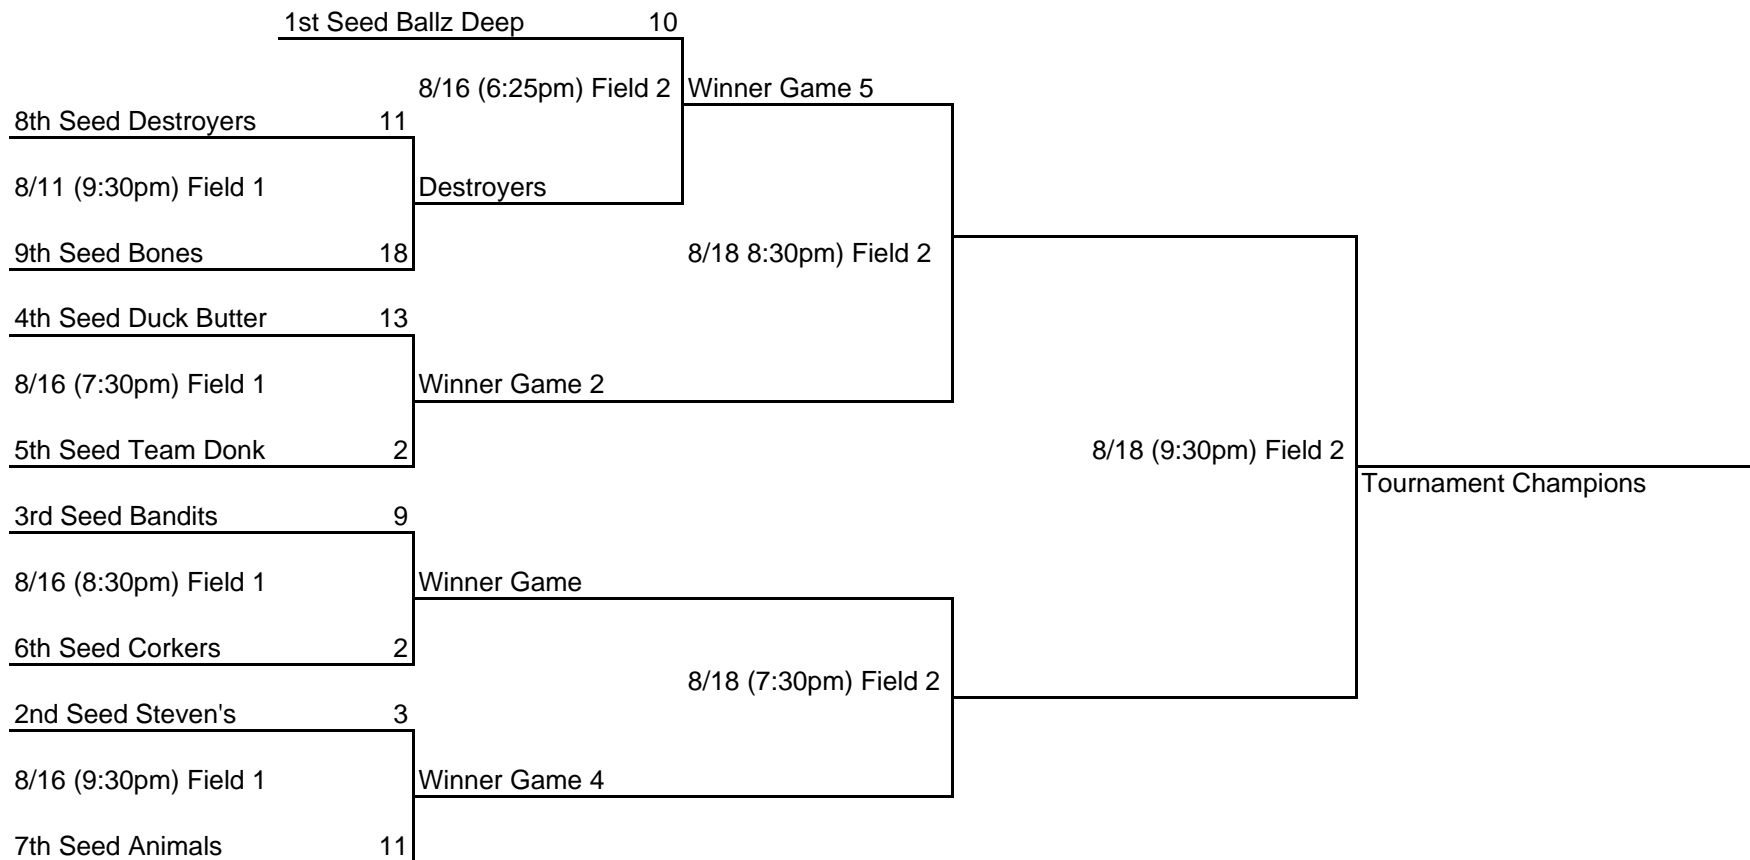

Palatine Park District Monday 16" Softball League Single Elimination Tournament

All league rules will apply.

C-Division-1

Higher Seeded Team is home